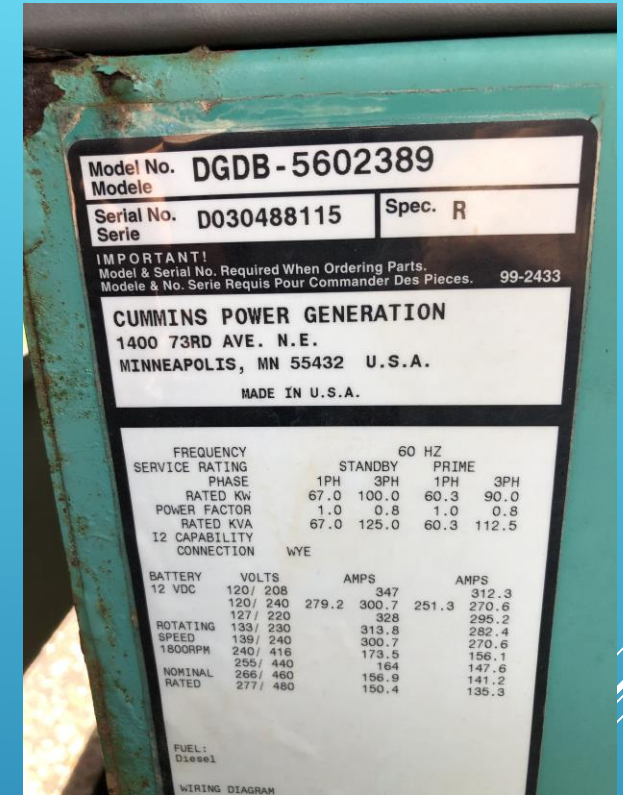

CUMMINS 120 KW
120/240 VOLT

OBT

International, LLC.