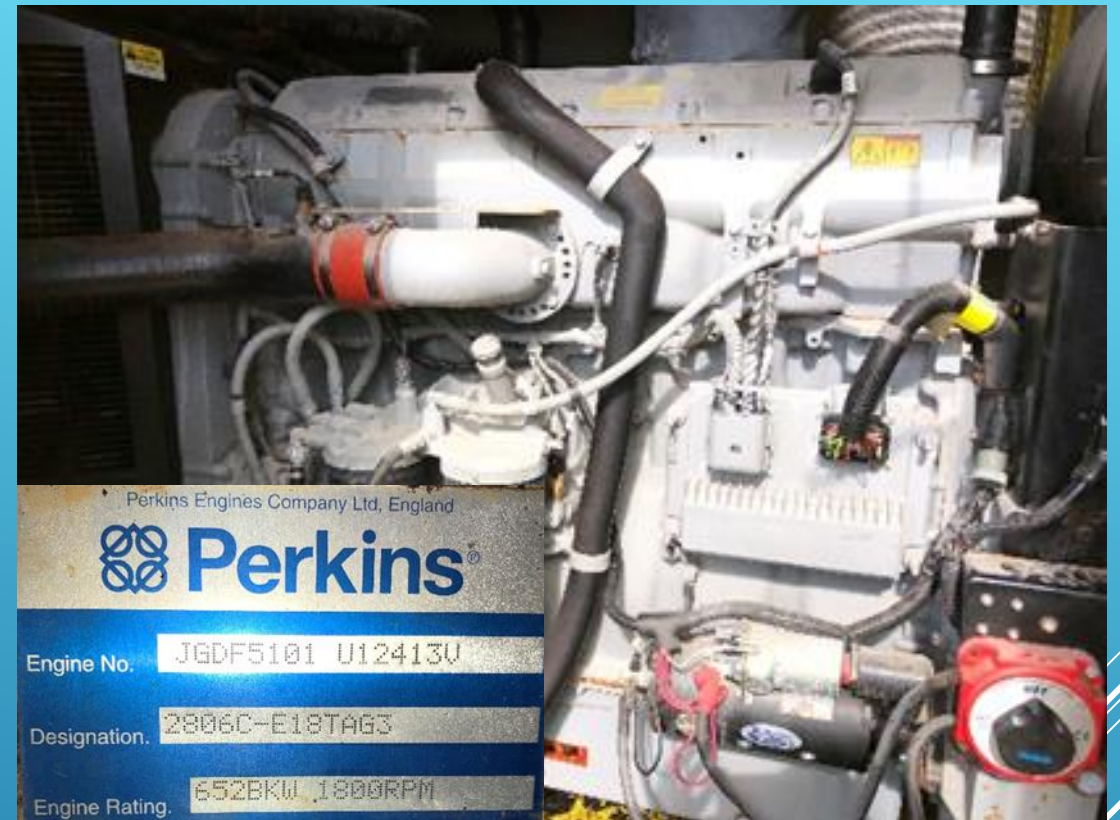

OBT

International, LLC.

GENERATORS

- 700KW, 480 VOLT 3 PHASE WITH STEP DOWN TRANSFORMER

OBT

International, LLC.

CUMMINS "HOTEL" GENERATOR

OBT