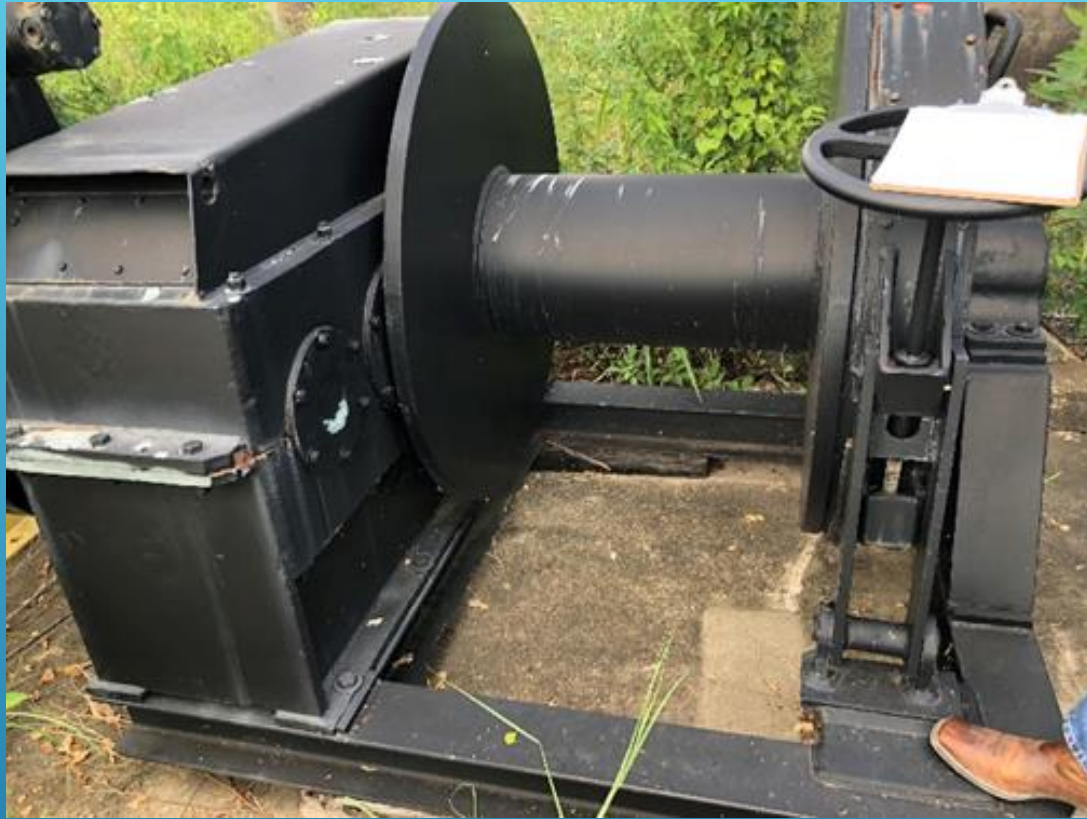

(2) HBL SINGLE DRUM WINCHES

OBT

International, LLC.